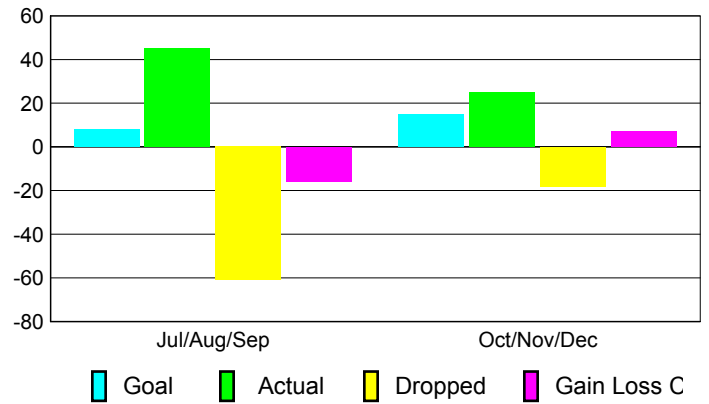

Membership Results 2010-2011

Goal, New, Dropped, Gain/Loss