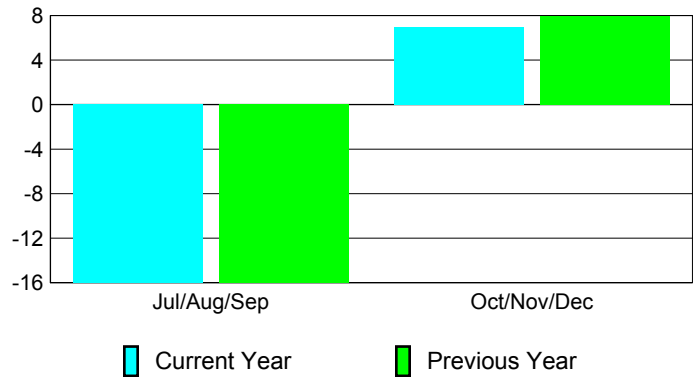

Comparison of Membership Gain/Loss

Current Year Compared to the Previous Year